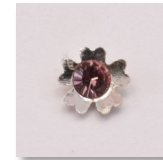

Ear Studs

SAE \$2.55

3mm

SAH \$2.10

Red, green, pink,
yellow, purple

SAK \$2.90

SAL \$2.60

SAR \$2.25

Dark blue, light
blue, clear, green.

SBE \$2.25

Red

SBG \$2.00

Green, blue, red

SBL \$2.90

SCC \$2.00

Clear CZ

SCF \$2.25

Mixed color CZ

SCS \$2.55

SCT \$3.75

SCX \$2.95

SCZ \$2.70

SDB \$2.25

Purple