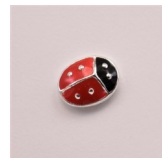

SEW \$2.95

SFB \$3.50

SFC \$2.95

Multi color CZ

SFD \$3.10

SFF \$3.20

SFG \$2.85

SFK \$2.85