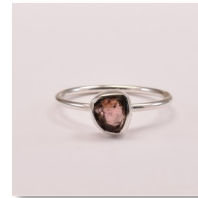

RTA $8.99

Size 5-9 Tourmaline purple